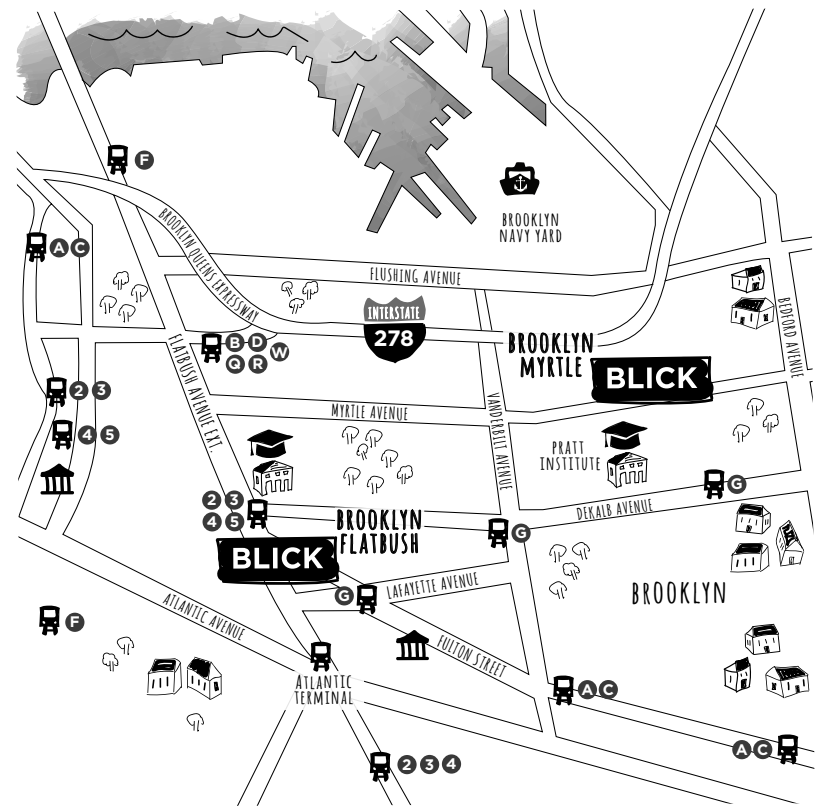

SHOP OUR BROOKLYN AREA STORES

📍 @BLICKARTMATERIALS

VALID 11/15/2024 - 12/15/2024

15% OFF

**ENTIRE PURCHASE OF NON-SALE, IN-STOCK ITEMS ONLY.
IN-STORE ONLY. VALID ON EVERYDAY LOW PRICES.**

Hold to show only. Coupon must be surrendered at time of purchase, no copies. One coupon per day. Not valid on previous purchases or with any other discounts, sales, or promotions, including yellow labeled items. Not valid on phone/mail/inline orders. Not valid on "Lowest Possible Price" items. Not valid after "Buy More, Save More" discount applied. Not valid on Custom Printing and/or Framing orders. Some product restrictions may apply. For a complete list of exclusions, visit bit.ly/blinkexclusions

* G C 1 1 2 *

SEE REVERSE FOR MORE STORES TO SERVE YOU BETTER.

CONNECT WITH US ONLINE!

SHOP OUR BROOKLYN AREA STORES!

CLINTON HILL - BROOKLYN
536 Myrtle Avenue 718-789-0308

DOWNTOWN BROOKLYN
41 Flatbush Avenue 646-809-6867

BliK
art materials

SCAN TO
FIND A STORE

DICKBLICK.COM/STORES

SHOP OUR BROOKLYN AREA STORES!

CLINTON HILL - BROOKLYN
536 Myrtle Avenue 718-789-0308

DOWNTOWN BROOKLYN
41 Flatbush Avenue 646-809-6867

BliK
art materials

SCAN TO
FIND A STORE

DICKBLICK.COM/STORES