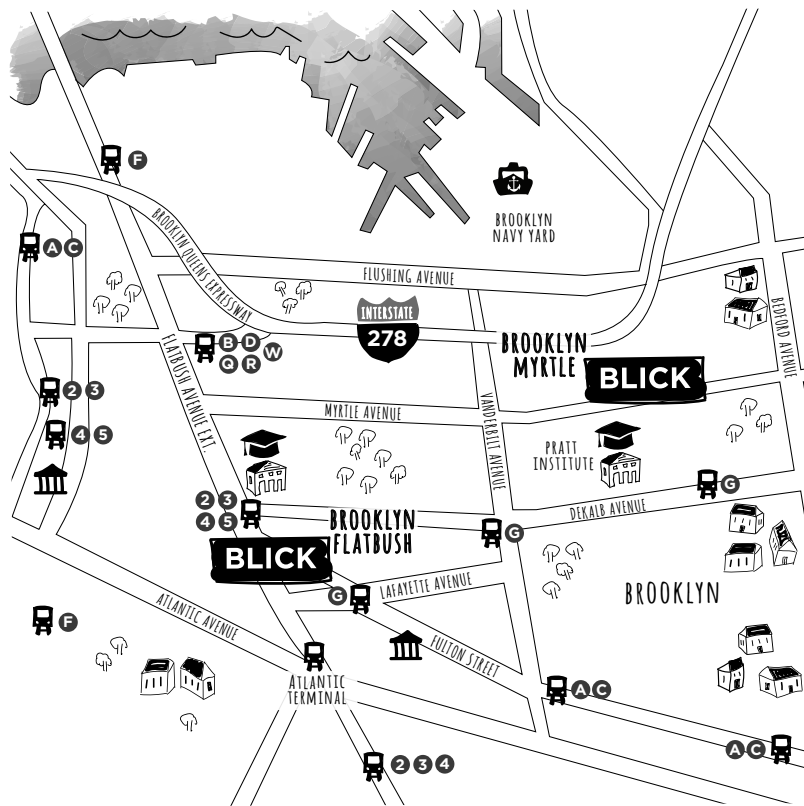

SHOP OUR BROOKLYN AREA STORES

📍 @BLICKARTMATERIALS

VALID 11/15/2024 - 12/15/2024

15% OFF

**ENTIRE PURCHASE OF NON-SALE, IN-STOCK ITEMS ONLY.
IN-STORE ONLY. VALID ON EVERYDAY LOW PRICES.**

Hold to show only. Coupon must be surrendered at time of purchase, no copies. One coupon per day. Not valid on previous purchases or with any other discounts, sales, or promotions, including yellow labeled items. Not valid on phone/mail/inline orders. Not valid on "Lowest Possible Price" items. Not valid after "Buy More, Save More" discount applied. Not valid on Custom Printing and/or Framing orders. Some product restrictions may apply. For a complete list of exclusions, visit bit.ly/blinkexclusions

* G C 1 1 2 *

SEE REVERSE FOR MORE STORES TO SERVE YOU BETTER.

CONNECT WITH US ONLINE!

SHOP OUR BROOKLYN AREA STORES!

CLINTON HILL - BROOKLYN
536 Myrtle Avenue 718-789-0308

DOWNTOWN BROOKLYN
41 Flatbush Avenue 646-809-6867

SCAN TO
FIND A STORE

DICKBLICK.COM/STORES